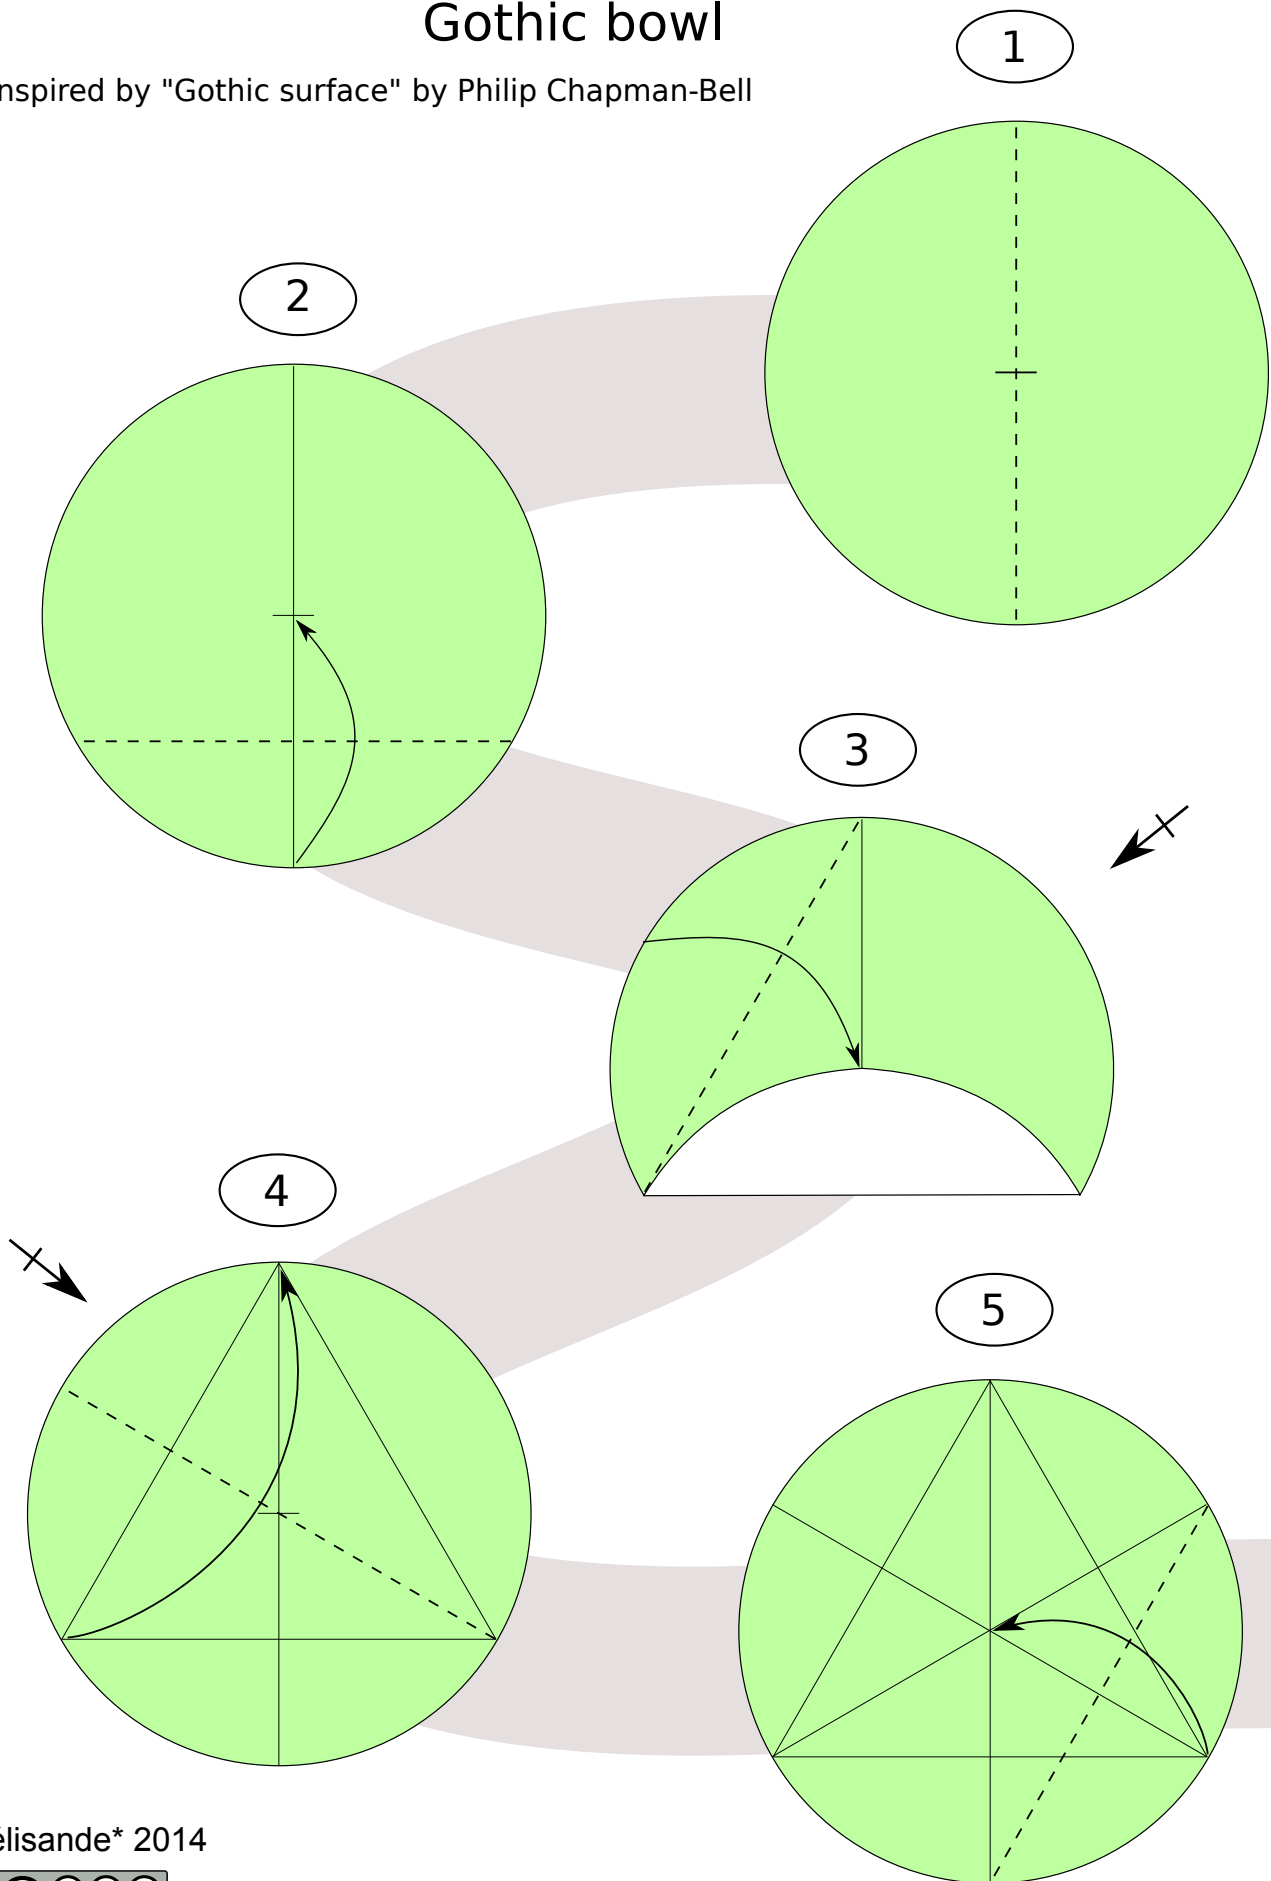

Gothic bowl

Inspired by "Gothic surface" by Philip Chapman-Bell

Mélanide* 2014

www.origami-art.org

Mélysande* 2014

www.origami-art.org